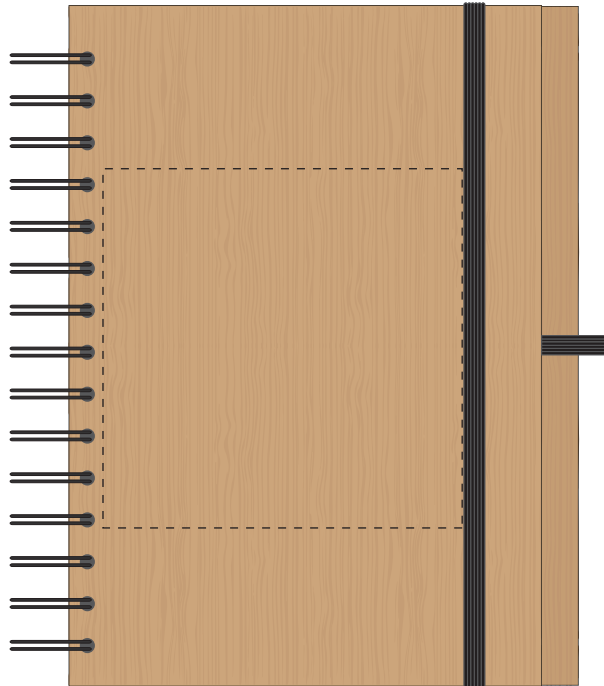

Your Ref:	Quantity:	Product Code: QS1681
Our Ref:	Version: 1	Product Colour: NATURAL

**PRINTING CONCERNS:****PRODUCT INFO: DUE TO THE NATURE OF THE PRODUCT THE PRINT POSITION MAY VARY BY 2 - 3 MM**

We stock this item in the following colours

**PANTONE REFERENCE(S)**

● Engrave

ARTWORK SCALE 50%

- CENTRED TO PRINT AREA
- CENTRED TO NOTEBOOK

Product Image for visualisation  
- colours may vary

The dashed line is to demonstrate print area and will not appear on your printed item

To proceed, please approve visual via the online system.

ARTWORK SCALE 100%

Max engrave area: 95mm x 95mm